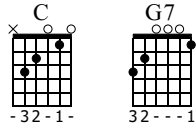

Oh my darling Clementine

Frank Rich, deel 2

Standard tuning

♩ = 120

N-Gt

C

mf

T
A
B