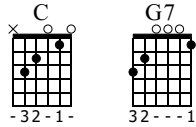

Lightly row

Frank Rich, deel 1

Standard tuning

♩ = 120

N-Gt

1 C G7

mf

4 G7