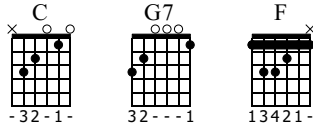

Guter mond

Frank Rich, deel 2

Standard tuning

♩ = 120

N-Gt

4/4

mf

C G7

0 3 2 2 2 3 0 2 0 3 0 0 3

3 C G7 C

2 2 0 3 0 2 3 0 3 2 2 2 3 0 2

6 G7 C G7 C

0 3 0 0 3 2 2 0 3 0 2 3 0 2

9 G7 C F

3 0 2 3 0 2 0 1 2 2 2 0 3 2

12 G7 C G7

2 0 0 3 2 2 2 3 0 2 0 3 0 0 3

15 C G7 C

The image shows a musical score for guitar. The top staff is a treble clef staff with a key signature of one flat (B-flat). The notes are: B-flat (first measure), B-flat (second measure), A (third measure), G (fourth measure), F (fifth measure), and E (sixth measure). Above the staff, the chords C, G7, and C are indicated. The bottom staff is a tablature staff with three lines labeled T, A, and B. The fret numbers are: 2-2-0-0-2-3 for the first measure, and 3 for the second measure.