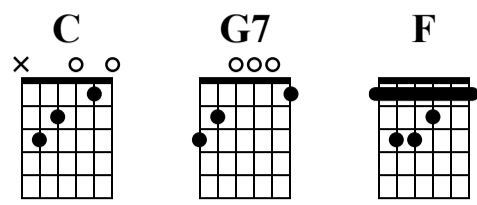

Eurovisie Mars

Frank Rich, deel 3

Standard tuning

♩ = 120

n. guit.

First system of music (measures 1-3). Chords: C (measure 1), G7 (measure 2), C (measure 3).
TAB: 3 | 3 3 0 2 3 | 0 3 2 2

Second system of music (measures 4-6). Chords: F (measure 4), C (measure 5), G7 (measure 6).
TAB: 3 0 3 2 3 0 | 0 3 0 2 0 | 3 3 0 2 3

Third system of music (measures 7-8). Chords: G7 (measure 7), C (measure 8).
TAB: 0 3 2 2 | 3 0 2 3 0 3 3